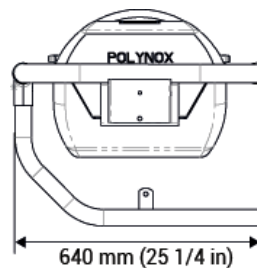

Tank	Stainless steel
Housing	Moulded polyethylene
Valve	3 float valves
Mechanism	Constant water-level
Fixation	Wall-mounted or on legs (in option)
Flow rate	32 L/min each valve
Connection	½ in - 12,5 mm
Thread	Female

32 L
PER MINUTE
PER VALVE

1/2
IN FEMALE

STAINLESS
STEEL

Animal	Nombre d'animal par abreuvoir	Hauteur de pose	
Heifer	40	70 cm	27 ½ in
Dairy cow	30	85 cm	33 ½ in

Accessories

Parts

Legs

075-5429