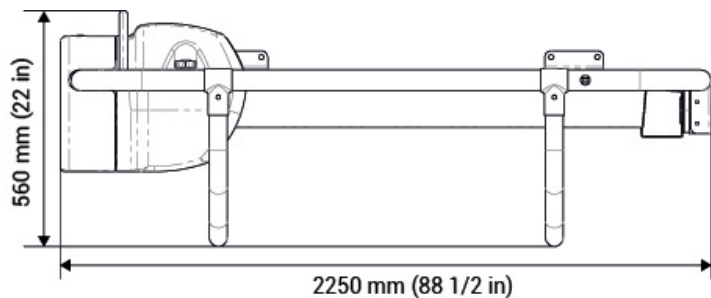

Tank	Stainless steel
Housing	Moulded polyethylene
Valve	3 float valves
Mechanism	Constant water-level
Fixation	Wall-mounted or on legs (in option)
Flow rate	32 L/min each valve
Connection	½ in - 12,5 mm
Thread	Female

Avantages

- **Canadian exclusivity**
- Simple to use, it has a round handle to easilly tip the tank
- Very high flow with its three float valves
- Release system well shielded from the animals
- Water inlet and tipping mechanism are protected by a sturdy, removable housing
- Can be installed on the wall or on legs
- Ideal for dairy cows and beef cattle

32 L
PER MINUTE
PER VALVE

1/2
IN FEMALE

STAINLESS
STEEL

Animal	Nombre d'animal par abreuvoir	Hauteur de pose	
Heifer	40	70 cm	27 ½ in
Dairy cow	30	85 cm	33 ½ in

Accessories

Parts

Legs

075-5429