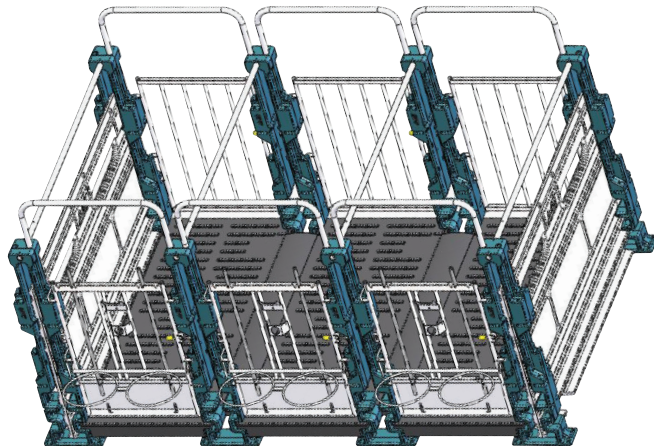

070-4425
071-8163

HYGIENE PRO

SIMPLE AND PRACTICAL

Grate frame floor Adjustor

BMR GROUP

1501 Ampère street, suite 200
Boucherville (Québec) J4B 5Z5
450 655-6700
1 800 361-0885
bmr.co
agrizone.co

Features

Matériel	Rotomoulded polyethylene
Dimensions of the grate floor	85 x 195 x 19 cm (W x L x H) 33 ½ x 73 ¾ x 7 ½ in
Dimensions of the adjustor	20 x 184 x 8,5 cm (W x L x H) 7 ¾ x 72 ½ x 3,3 in

Advantages

- Canadian exclusivity
- Hermetic
- Can be added to calf pens à any time
- Non-slip checkerboard top

GRATE FLOOR FRAME

- **Wheels** at the back to facilitate handling
- **Transportation carrying handle**
- Grates frame grooves allows a natural cleaning of calf manure

ADJUSTOR

- To serve as a base to lock the dividers in a raised position
- Can be placed between two grated frames instead of dividers to convert individual pens to group of pens