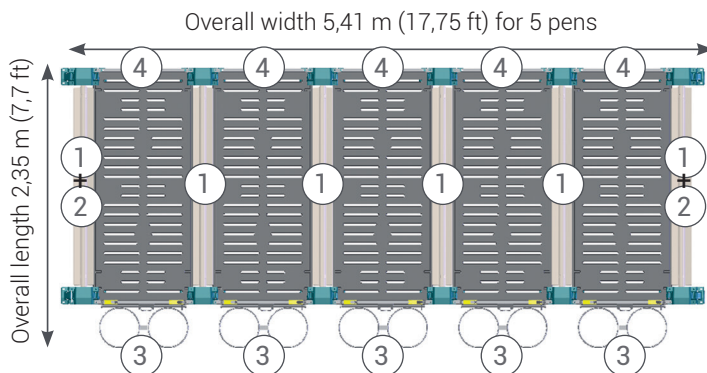

Installation example

Example of order for line
of 5 pens

Single line installation (excluding options) :

070-4434	Single pen divider	6 x
070-4461	Pair of galvanized tubes	2 x
070-4489	Façade with double feed gate	5 x
070-4452	Rear gate	5 x

Accessories

Teal bucket
17,5 L
073-8638

Graduated
bucket 17,5 L
072-8647

4 isolation
hatches
071-8154